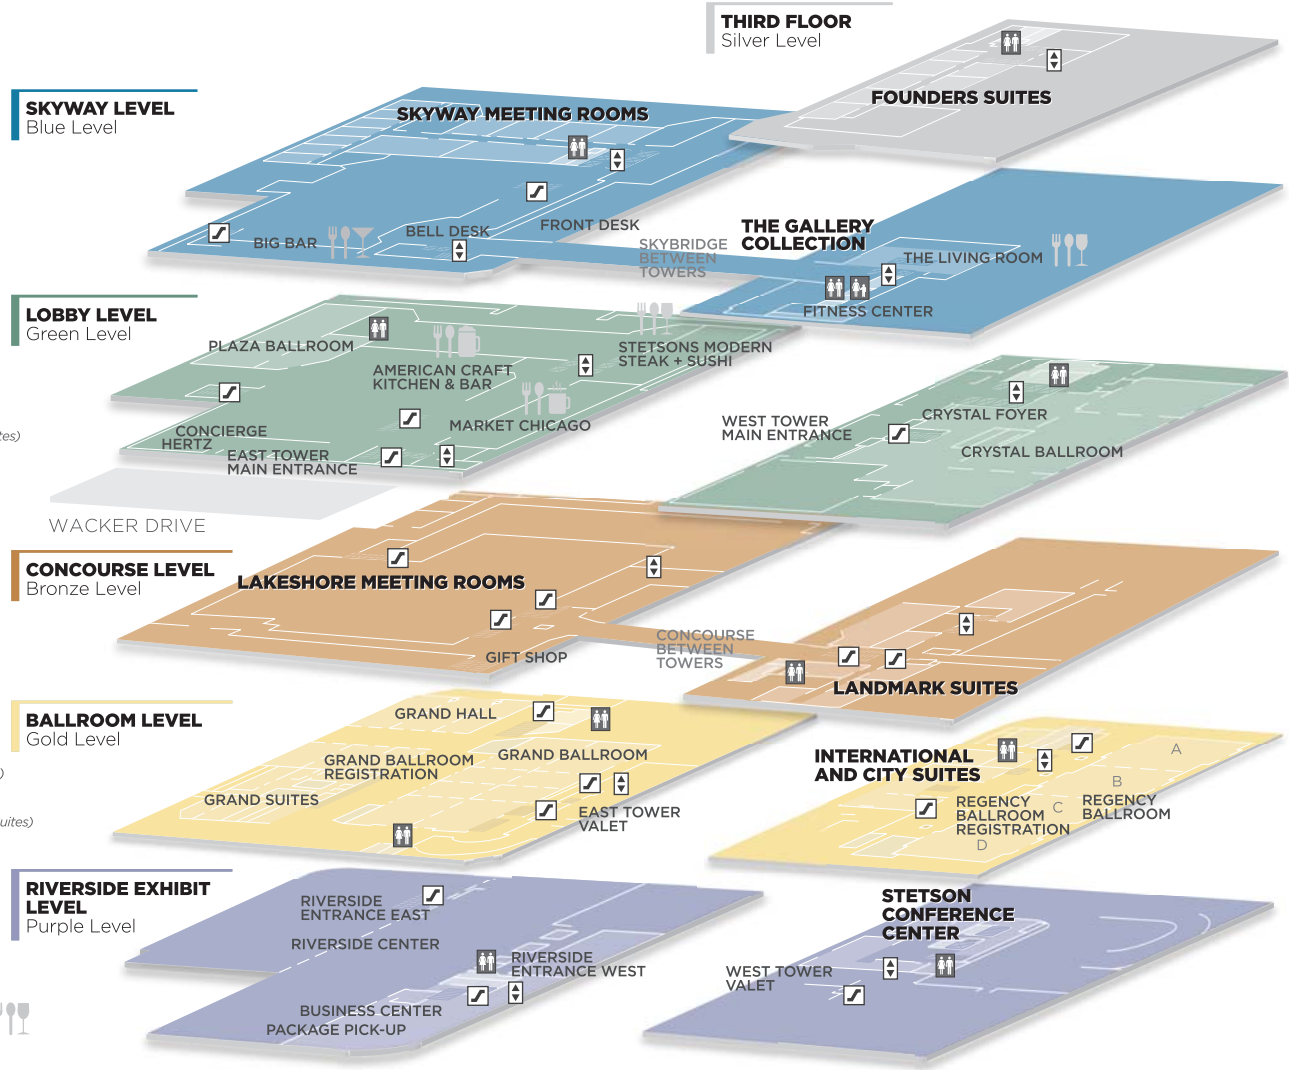

- **ACAPULCO** (*International and City Suites*)
  West Tower, Ballroom Level
- **ADDAMS** (*Founders Suites*)
  West Tower, Third Floor
- **ADDAMS FOYER**
  West Tower, Third Floor
- **AMERICAN CRAFT KITCHEN & BAR**
  East Tower, Lobby Level
- **ATLANTA** (*International and City Suites*)
  West Tower, Ballroom Level
- **BELL DESK**
  East Tower, Skyway Level
- **BIG BAR**
  East Tower, Skyway Level
- **BURNHAM** (*Founders Suites*)
  West Tower, Third Floor
- **BUSINESS CENTER, PACKAGE ROOM**
  East Tower, Exhibit Level
- **COLUMBIAN** (*Landmark Suites*)
  West Tower, Concourse Level
- **COMISKEY** (*Landmark Suites*)
  West Tower, Concourse Level
- **CONCIERGE**
  East Tower, Skyway Level
- **CRYSTAL BALLROOM**
  West Tower, Lobby Level
- **DUSABLE** (*Founders Suites*)
  West Tower, Third Floor
- **EAST TOWER MAIN ENTRANCE**
  East Tower, Lobby Level
- **EAST TOWER VALET**
  East Tower, Ballroom Level
- **FIELD** (*Founders Suites*)
  West Tower, Third Floor
- **FITNESS CENTER**
  West Tower, Skyway Level
- **FRONT DESK**
  East Tower, Skyway Level
- **THE GALLERY COLLECTION**
  West Tower, Skyway Level
- **GIFT SHOP**
  East Tower, Concourse Level
- **GOLD COAST** (*Landmark Suites*)
  West Tower, Concourse Level
- **GRAND BALLROOM**
  East Tower, Ballroom Level
- **GRAND HALL (ROOMS G-N)**
  East Tower, Ballroom Level
- **GRAND SUITES**
  East Tower, Ballroom Level
- **HAYMARKET** (*Landmark Suites*)
  West Tower, Concourse Level
- **HERTZ**
  East Tower, Lobby Level
- **HONG KONG** (*International and City Suites*)
  West Tower, Ballroom Level
- **HORNER** (*Founders Suites*)
  West Tower, Third Floor
- **THE LIVING ROOM**
  West Tower, Skyway Level
- **MARKET CHICAGO**
  East Tower, Lobby Level
- **MCCORMICK** (*Founders Suites*)
  West Tower, Third Floor
- **MICHIGAN** (*Lakeshore Meeting Rooms*)
  East Tower, Concourse Level
- **MONROE** (*Lakeshore Meeting Rooms*)
  East Tower, Concourse Level
- **NEW ORLEANS** (*International and City Suites*)
  West Tower, Ballroom Level
- **OGDEN** (*Founders Suites*)
  West Tower, Third Floor
- **PICASSO** (*Landmark Suites*)
  West Tower, Concourse Level
- **PLAZA BALLROOM**
  East Tower, Lobby Level
- **RANDOLPH** (*Lakeshore Meeting Rooms*)
  East Tower, Concourse Level
- **REGENCY BALLROOM**
  West Tower, Ballroom Level
- **RIVERSIDE CENTER**
  East Tower, Exhibit Level
- **ROOSEVELT** (*Lakeshore Meeting Rooms*)
  East Tower, Concourse Level
- **SAN FRANCISCO** (*International and City Suites*)
  West Tower, Ballroom Level
- **SKYWAY MEETING ROOMS**
  East Tower, Skyway Level
- **SOLDIER FIELD** (*Landmark Suites*)
  West Tower, Concourse Level
- **STETSON CONFERENCE CENTER**
  West Tower, Exhibit Level
- **STETSONS MODERN STEAK + SUSHI**
  East Tower, Lobby Level
- **TORONTO** (*International and City Suites*)
  West Tower, Ballroom Level
- **WATER TOWER** (*Landmark Suites*)
  West Tower, Concourse Level
- **WEST TOWER VALET**
  West Tower, Exhibit Level
- **WRIGHT** (*Founders Suites*)
  West Tower, Third Floor
- **WRIGLEY** (*Landmark Suites*)
  West Tower, Concourse Level

SCAN FOR MOBILE MAP

- ELEVATORS AND STAIRS
- RESTROOMS
- MOTHER'S ROOM

ESCALATORS, ELEVATORS AND RESTROOMS are indicated on each floor. Elevators are conveniently located throughout the hotel for guests with disabilities or where no escalator is present.

CROSSING BETWEEN TOWERS: Cross between towers via the Skybridge or the Concourse. You may also cross from the lobby level via the crosswalk on Stetson Drive.